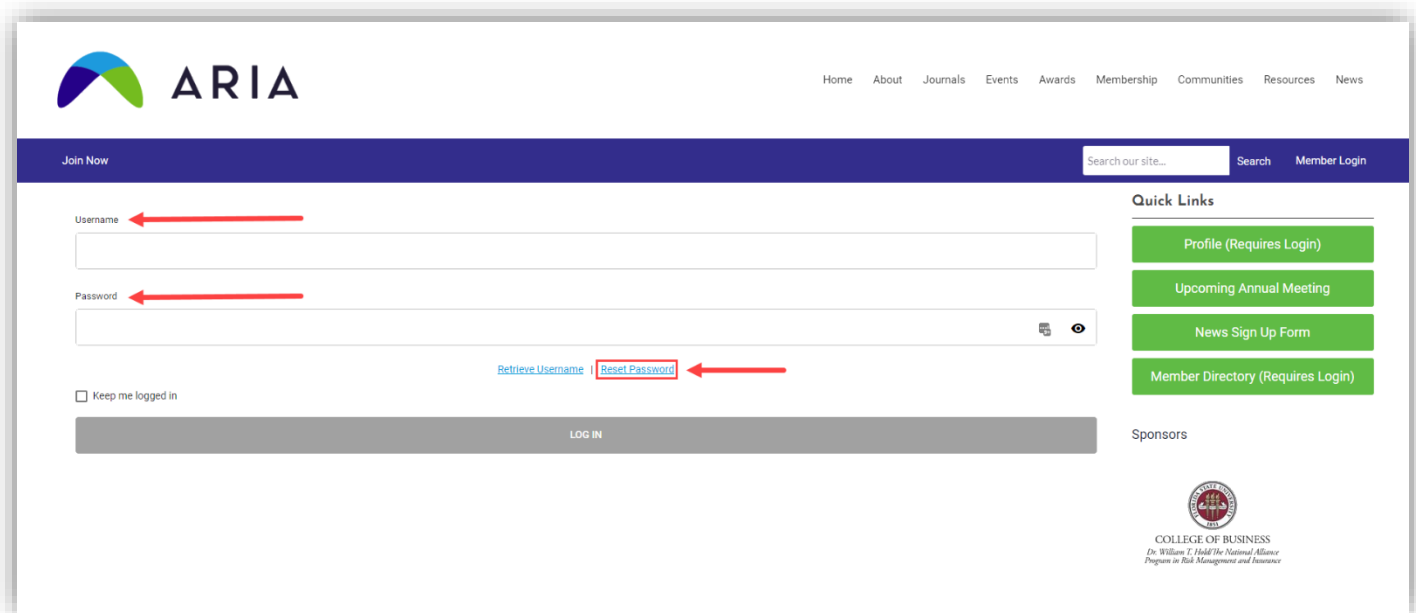

# How to Log Into Your ARIA Profile

1. Click the 'Member Login' located in the upper right corner of the homepage to go to the login screen:

2. Sign in with your username (email address) and password you created (if you do remember it or have not yet created one, click the 'Reset Password' link under the login):