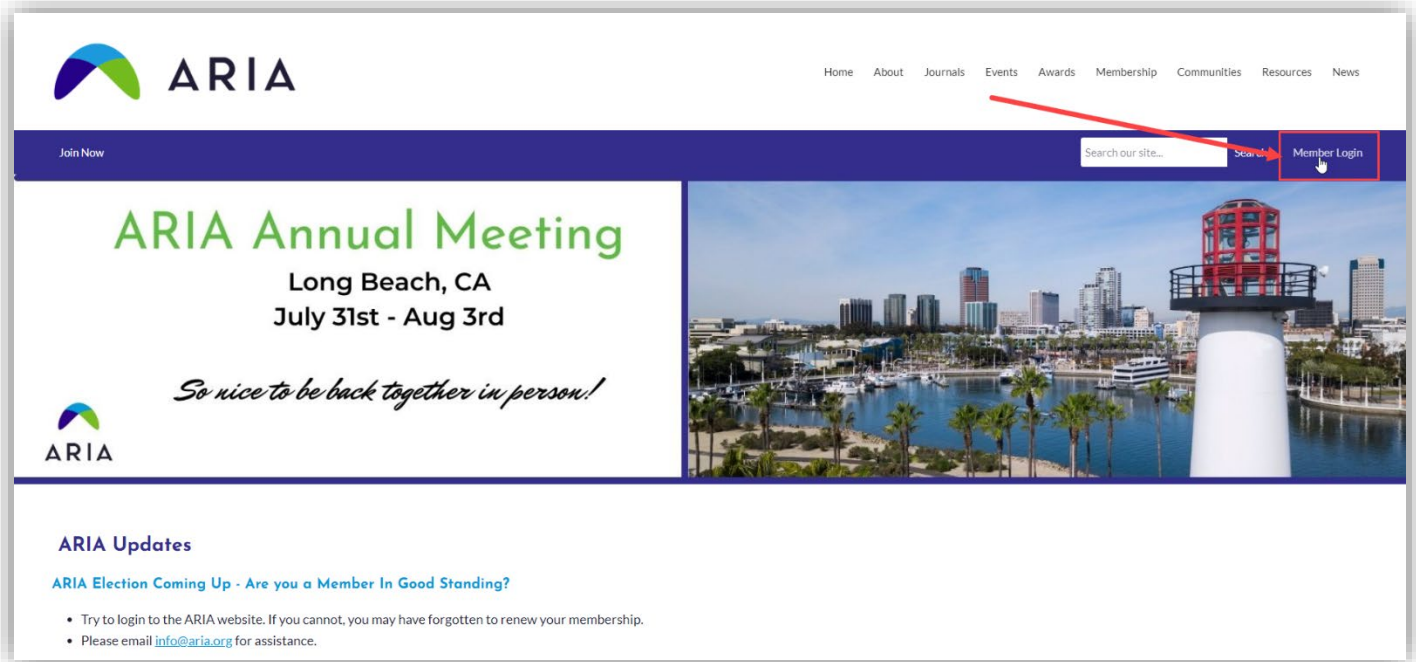

# How to Log Into Your ARIA Profile

1. Click the 'Member Login' located in the upper right corner of the homepage to go to the login screen:

2. Sign in with your username (email address) and password you created (if you do remember it or have not yet created one, click the 'Reset Password' link under the login):